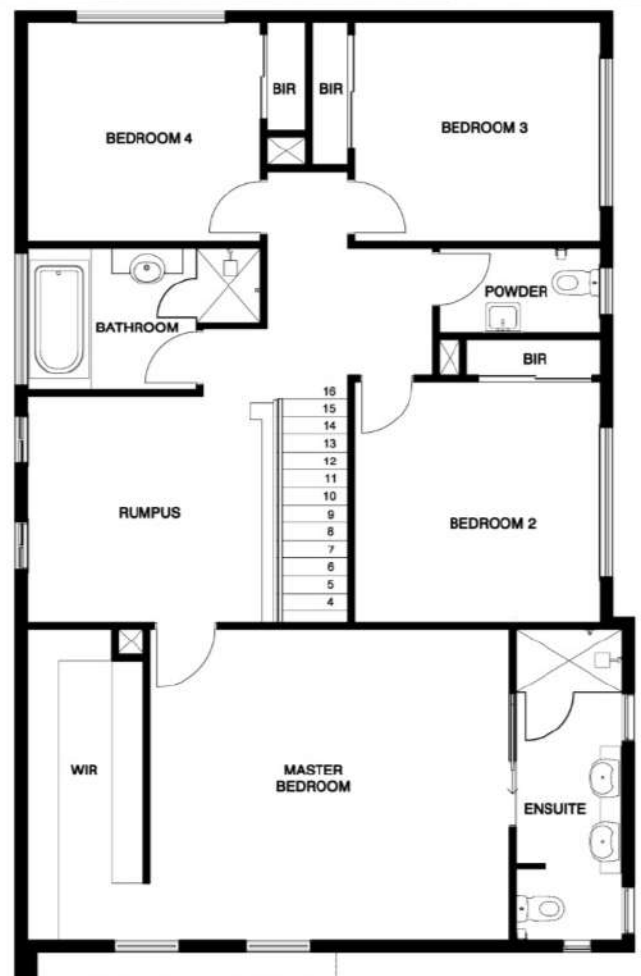

- 4
  - 2
  - 2
- DIMENSIONS**
- TOTAL LENGTH 18 M
  - TOTAL WIDTH 12 M
  - TOTAL AREA 30 SQ
- 13 M Wide Block

Great choice of  
Materials & Finishes.  
Selection  
Showroom Available.

For more information or a **FREE** Consultation contact **ZESKON Homes** M0412 740 329 E [info@zeskon.com.au](mailto:info@zeskon.com.au) W [www.zeskon.com.au](http://www.zeskon.com.au)

All photos, illustrations and plans represented are for illustrative purposes and should be used as a guide only.  
Lot widths are based on the base façade and may vary depending on the façade chosen. Due to estate requirements and council guidelines some lot width requirements will change.