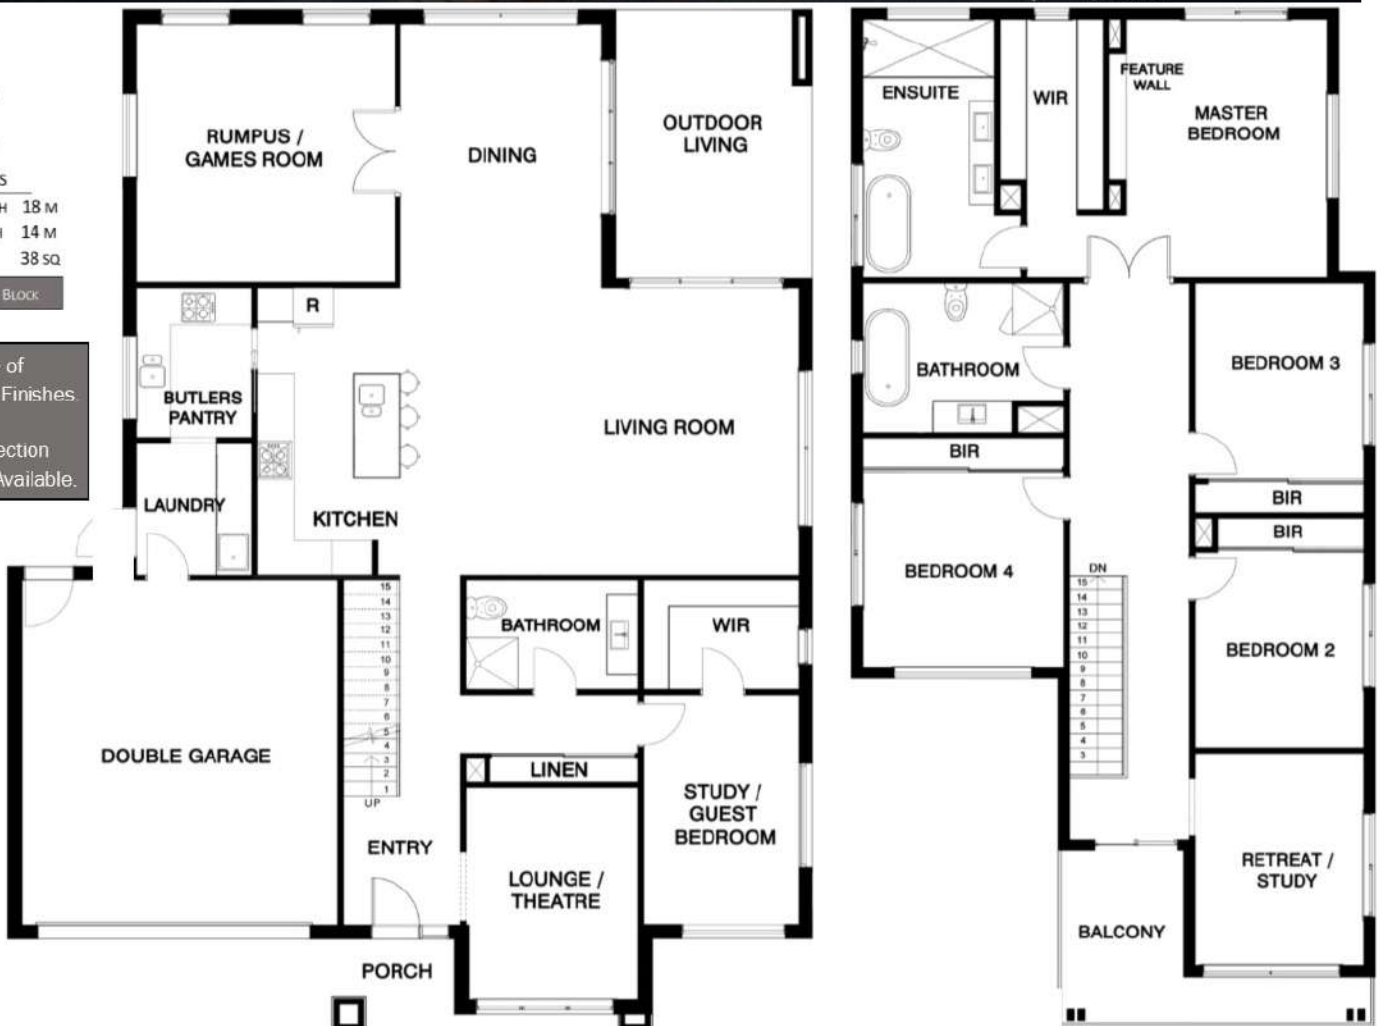

- 4
 - 2
 - 3
- DIMENSIONS**
 TOTAL LENGTH 18 M
 TOTAL WIDTH 14 M
 TOTAL AREA 38 SQ
 15 M WIDE BLOCK

Great choice of Materials & Finishes.
 Product Selection
 Showroom Available.

For more information or a **FREE** Consultation contact **ZESKON Homes** M0412 740 329 E info@zeskon.com.au W www.zeskon.com.au

All photos, illustrations and plans represented are for illustrative purposes and should be used as a guide only.
 Lot widths are based on the base façade and may vary depending on the façade chosen. Due to estate requirements and council guidelines some lot width requirements will change.